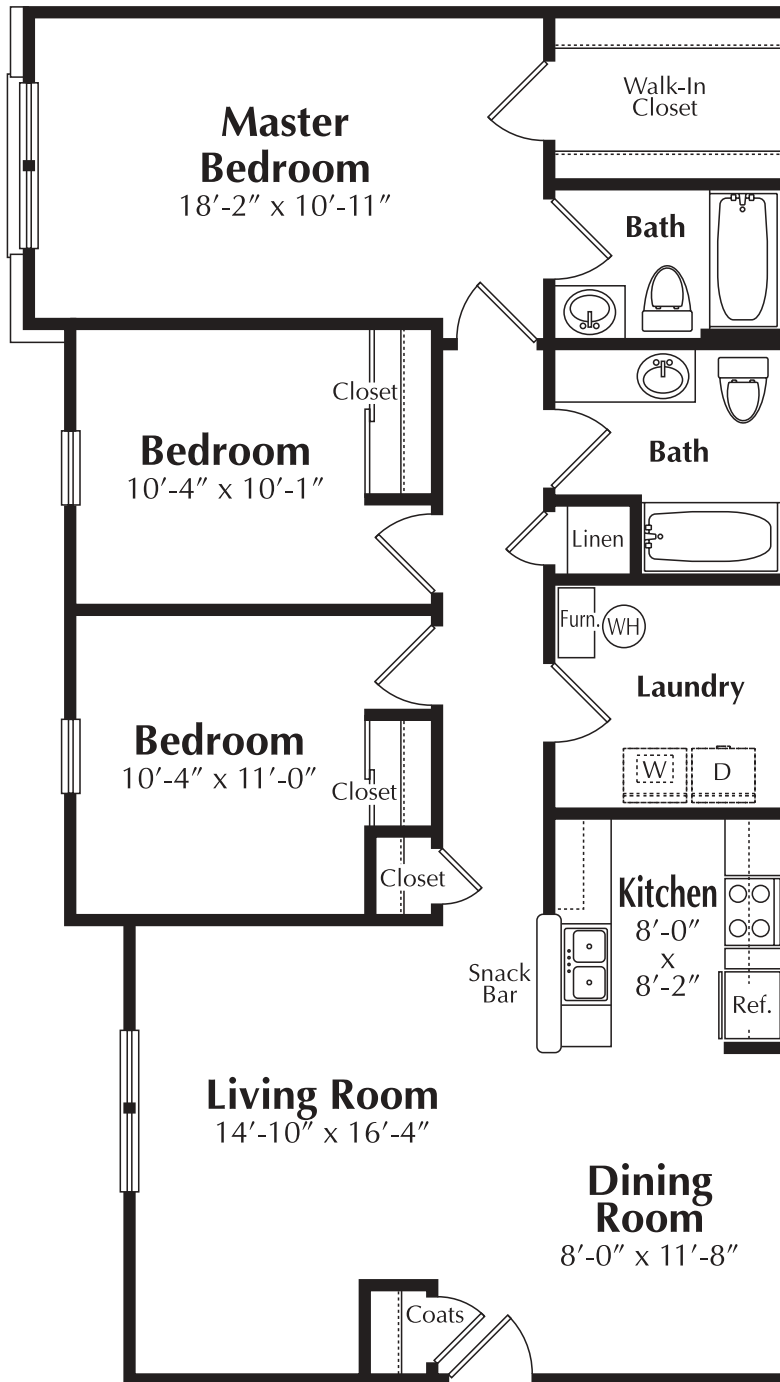

THREE BEDROOM - TWO BATH - GARDEN
1,275 SQ. FT.

420 KENT DRIVE • BELLEFONTAINE OH 43311
P: 937-592-0665 • F: 937-593-0683
HIGHPOINTAPTS.COM